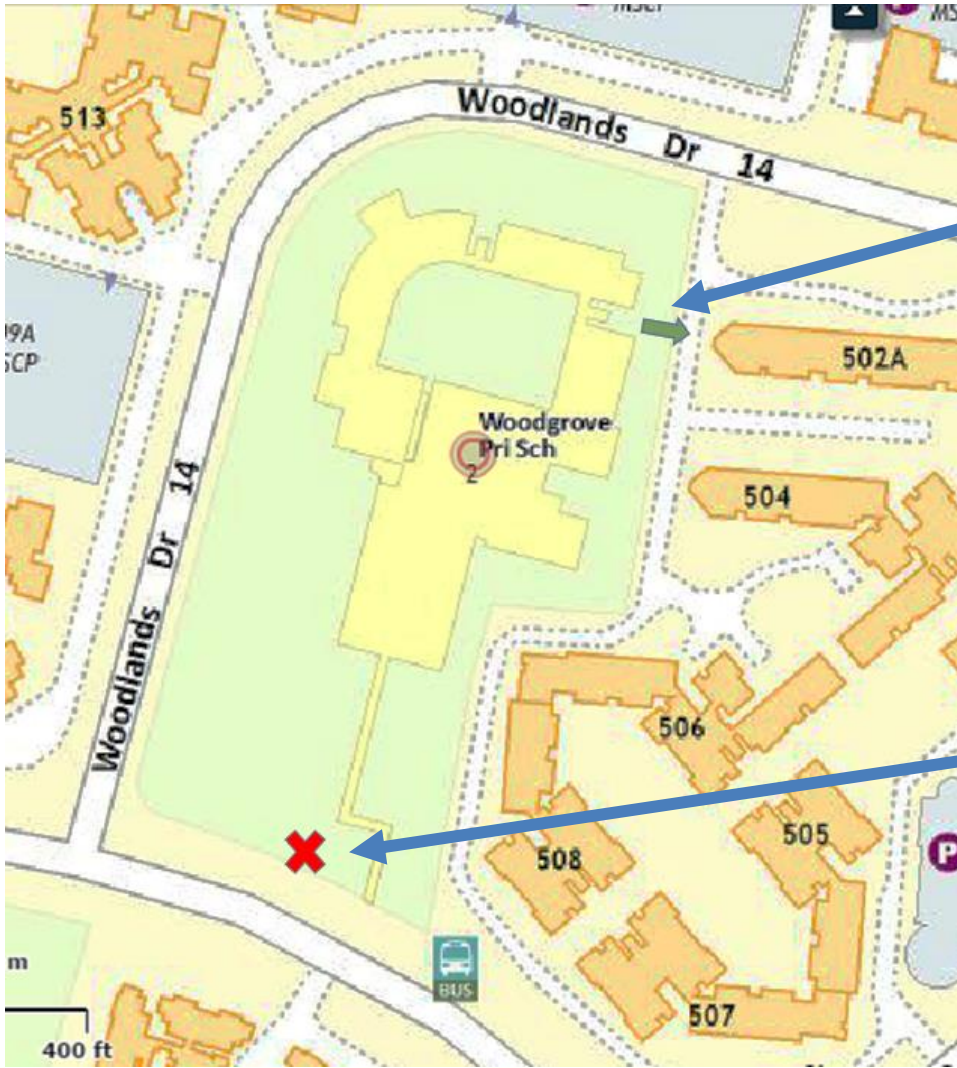

Please note the following safety measures:

1. For the safety of our students and visitors, all areas under construction will be hoarded up.
2. To facilitate the construction of a jogging path in the school, the existing **Gate 4** - facing Woodlands Avenue 1 - will be closed from 27th May till end of Aug 2017. A new gate, **Gate 5**, will be opened from 27th June 2017. Gate 5 faces Blk 502A Woodlands Drive 14 (Please refer to the diagram below).
3. We apologise for any inconvenience caused to those who use Gate 4 to access the school.